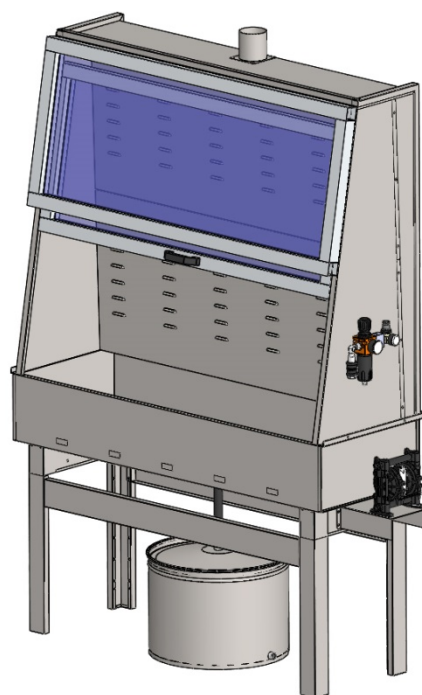

ARIES

ARIES SCREEN

MAIN FEATURES

- Fully pneumatic operation, for the safe use of flammable and non-flammable products, including water.
- Dedicated brush for manual washing, powered by a pneumatic pump.
- The rear side has an optimally calibrated system to be able to connect an adequate suction system, which takes place via the Venturi system, but can be connected to any suction system.
- Exhausted solvent discharge device through dispensing gun, allows the operator to transfer the solvent safely, avoiding dangerous spills.
- The tank is completely built in AISI 304 steel

SUITABLE FOR:

MODELS WE OFFER

- Model ARIES Useful washing dimensions: 1000x1000h x500 e 1500x1000h x500
- Model ARIES SCREEN Useful washing dimensions: 1000x1000h x500 / 1500x1000h x500
- 1500x1500h x500 / 2000x1500h x700 e 2500x1500h x700